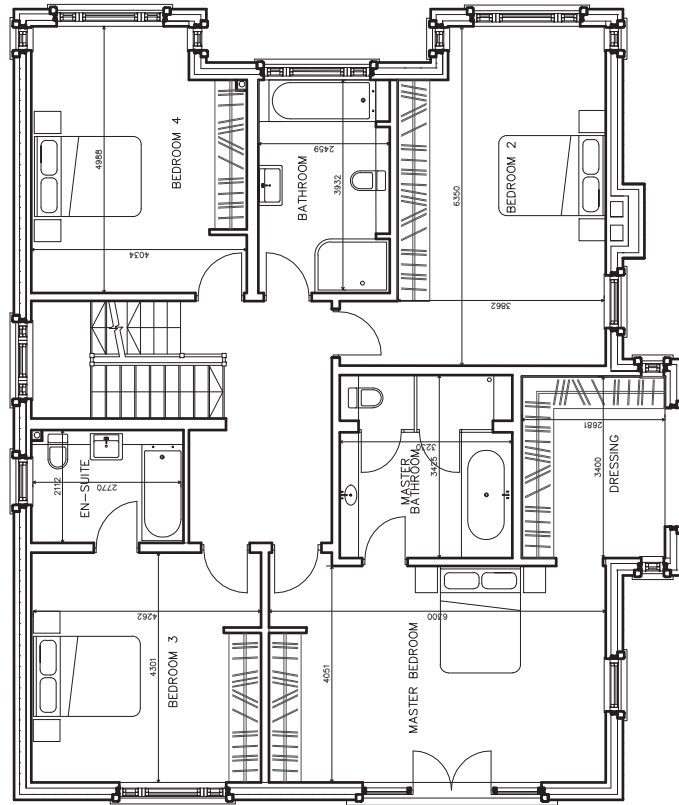

Notes:
Do not scale from this drawing for construction purposes.
All dimensions to be checked on site before construction.
Any clerical errors should be brought to the attention of Intercon Homes.
Copyright protected

BARBARA VALVEY

PO001	PLANNING
PROPOSED FIRST FLOOR GENERAL ARRANGEMENT	
1:100 @ A3	07/08/13
OS	RS
PC001/PT/GA1 20	-

○ Proposed First Floor